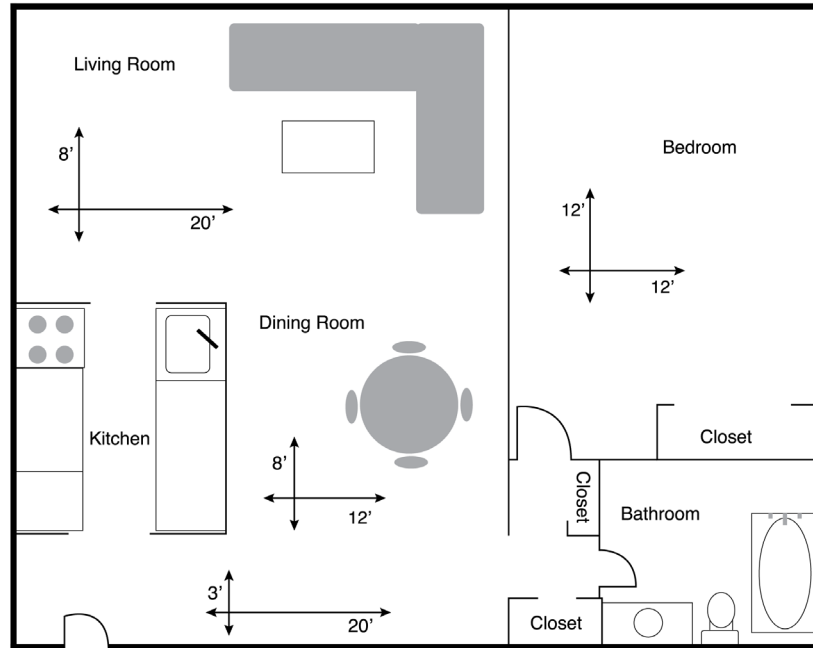

Eastwind Apartments

Eastwind
1 Bedroom Floor Plan | 725 Sq. Ft.

Eastwind
2 Bedroom Floor Plan | 810 Sq. Ft.