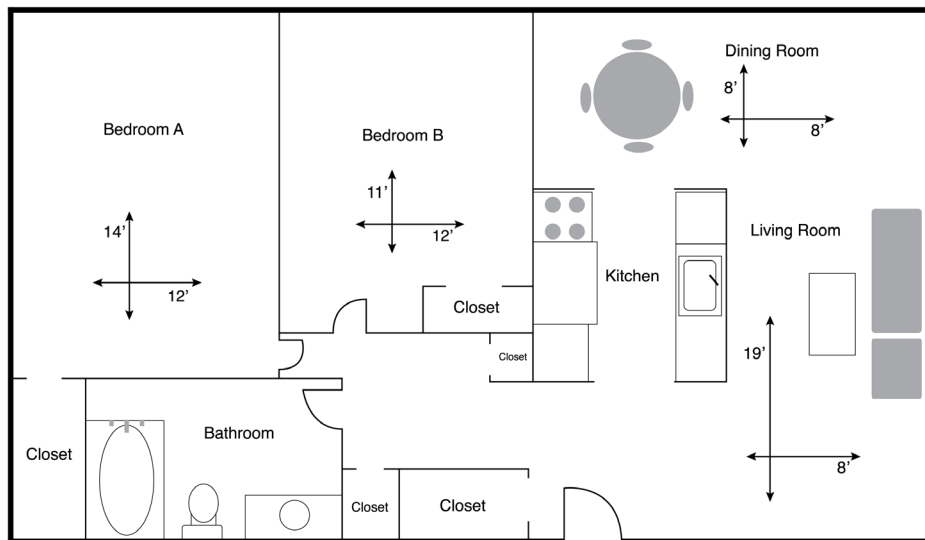

Eastwind Apartments

Eastwind
1 Bedroom Floor Plan | 725 Sq. Ft.

Eastwind
2 Bedroom Floor Plan | 810 Sq. Ft.