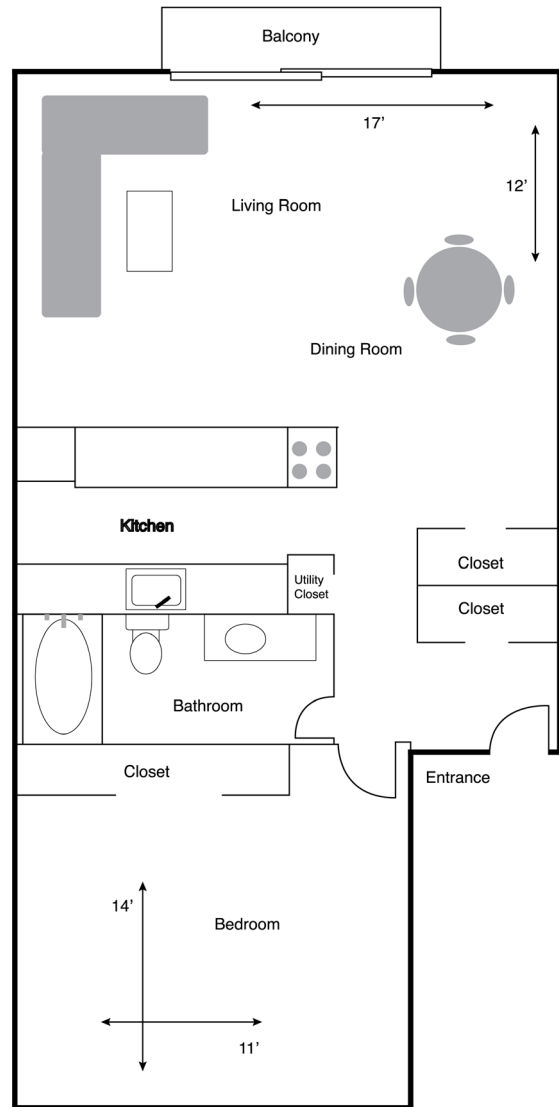

# Broadview Apartments

Broadview Apartments  
1 Bedroom B Style Floor Plan | 780 Sq. Ft.

Broadview Apartments  
1 Bedroom C Style Floor Plan | 753 Sq. Ft.