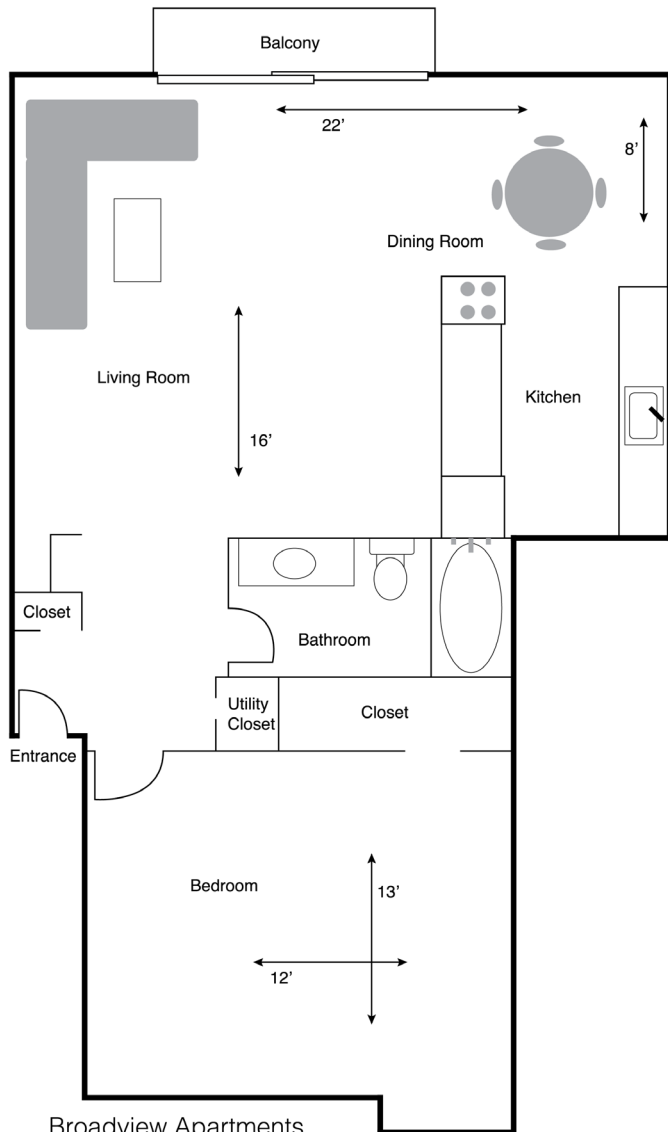

# Broadview Apartments

Broadview Apartments  
1 Bedroom B Style Floor Plan | 780 Sq. Ft.

Broadview Apartments  
1 Bedroom C Style Floor Plan | 753 Sq. Ft.