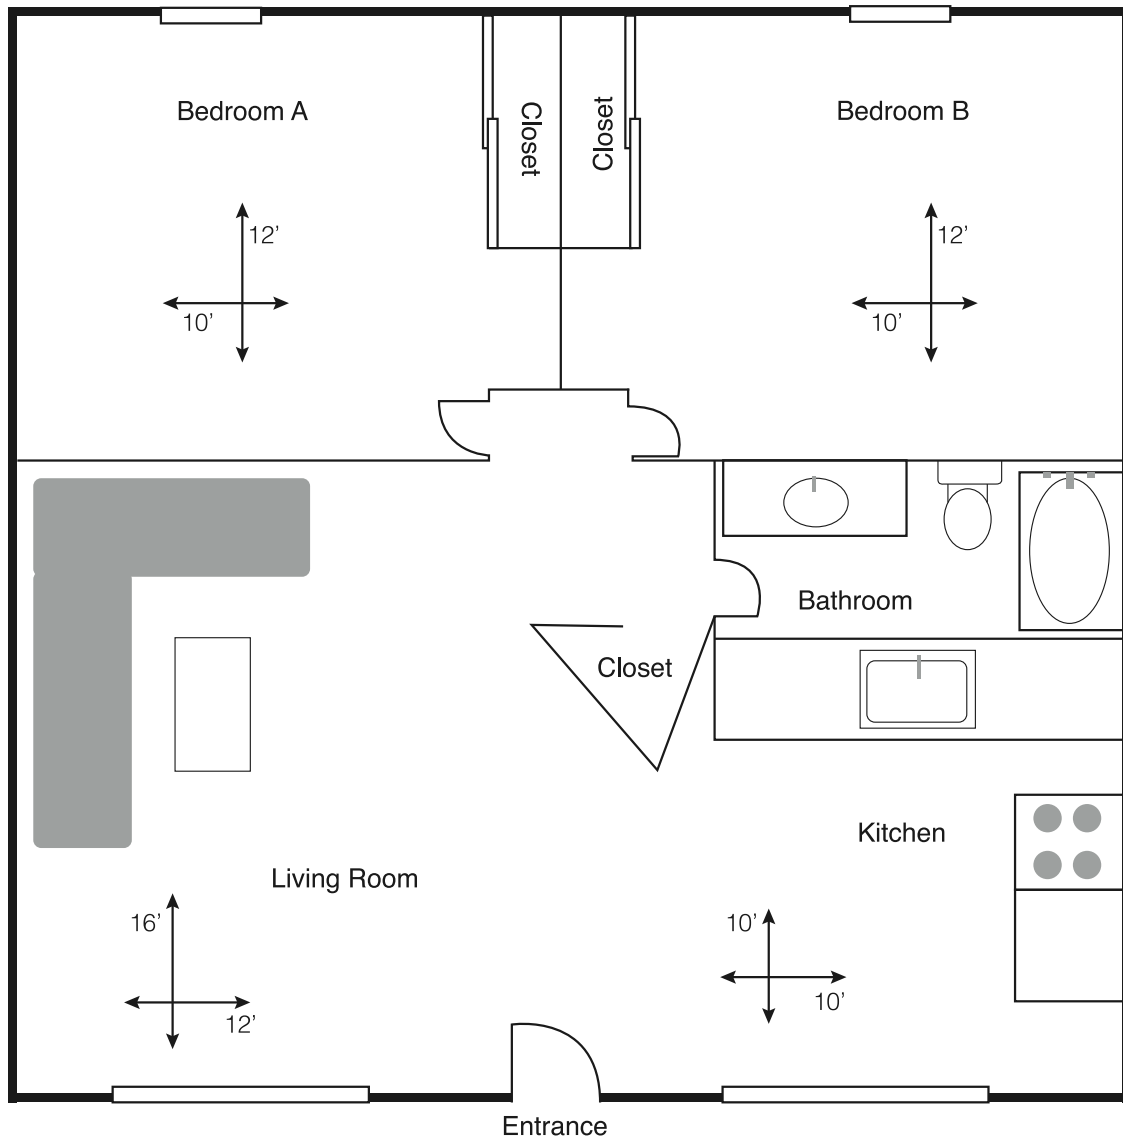

801 Miller

801 Miller Avenue
2 Bedroom Floor Plan | 700 Sq. Ft.