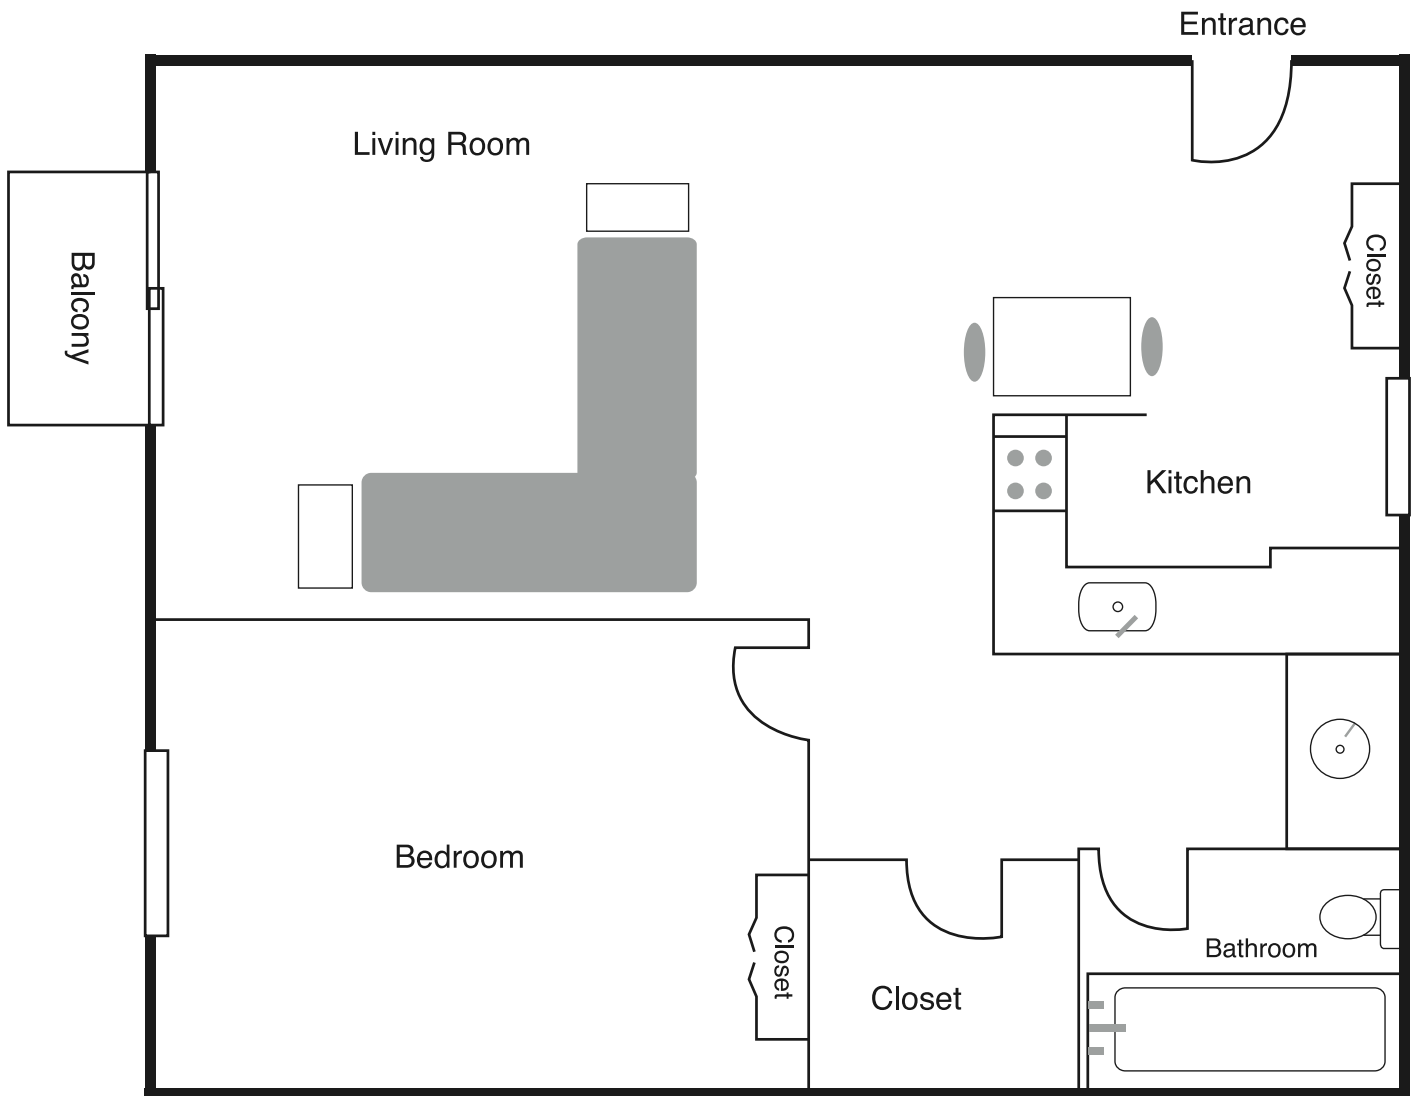

High Street

608 High Street
1 Bedroom Floor Plan | H Style