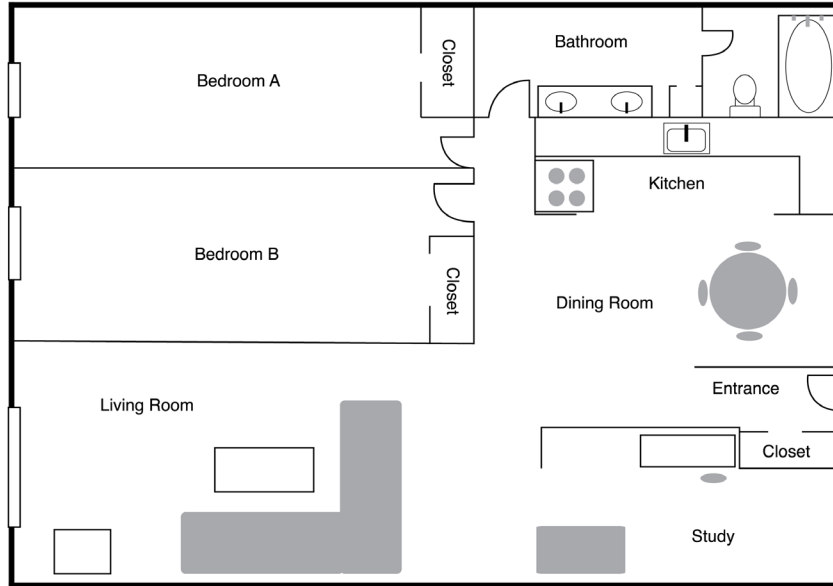

# 350 Thompson

350 Thompson Street  
2 Bedroom Floor Plan | 1,120 Sq. Ft.