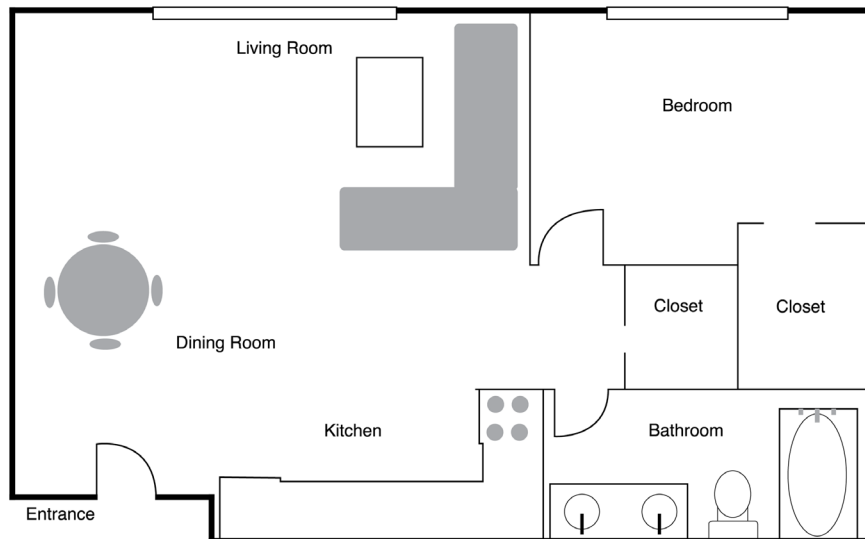

350 Thompson

350 Thompson Street
1 Bedroom A Style Floor Plan | 500 Sq. Ft.

350 Thompson Street
1 Bedroom B Style Floor Plan | 525 Sq. Ft.